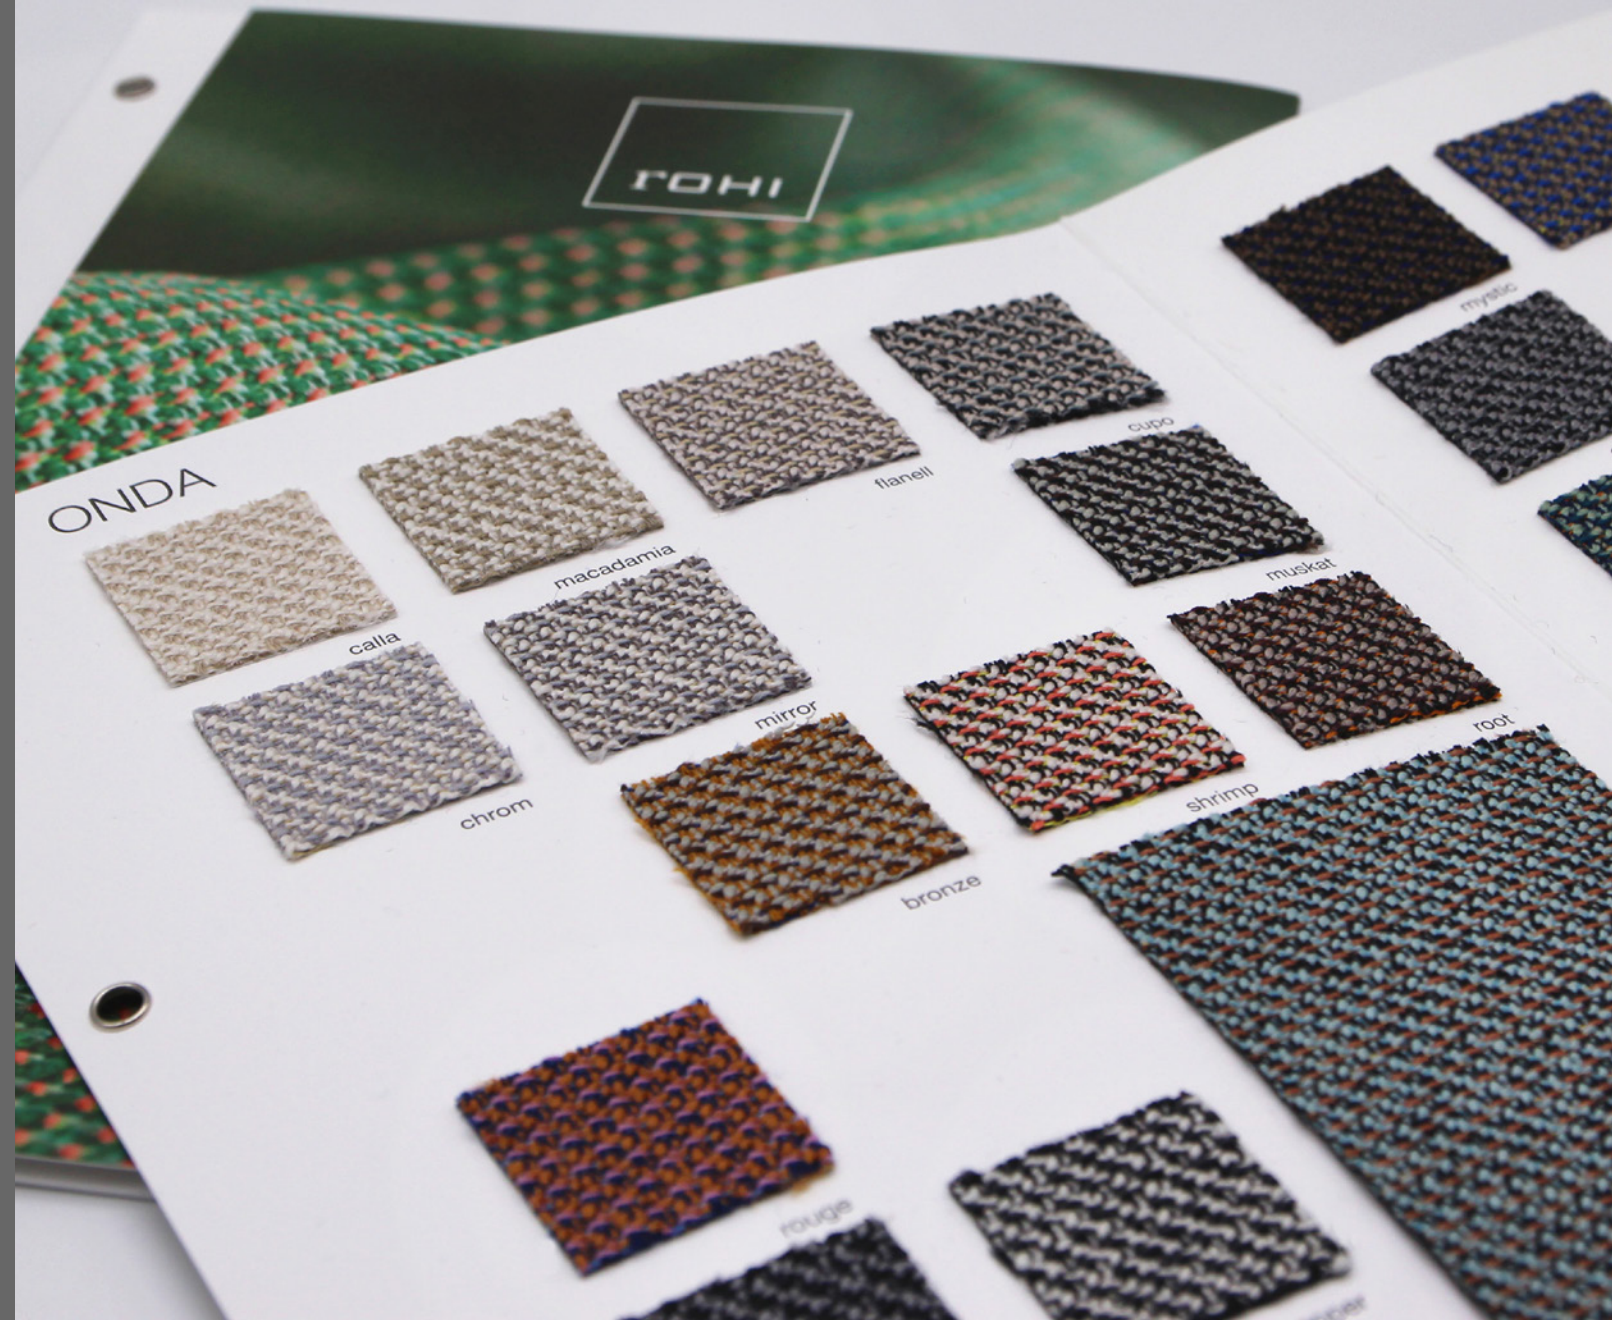

SAMPLE CARD

dimensions: approx. 21 x 29,7 cm, closed

price: on request